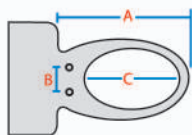

Auto-Cleansing

With a single touch, the user can conveniently run the 'rear cleansing and air'.

With Coway's advanced technology the Bidet can adjust the water stream to 3 distinct, precise levels ensuring total cleansing.

This Bidet will fit on your existing toilet suite if the measurements of your pan are:

- 08R **A:** 500mm or above
B: Between 140 - 195mm
C: 330mm or above

- 08E **A:** 525mm or above
B: Between 140 - 195mm
C: 340mm or above