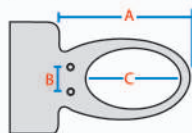

Auto-Cleansing

With a single touch, the user can conveniently run the 'rear cleansing and air'.

With Coway's advanced technology the Bidet can adjust the water stream to 3 distinct, precise levels ensuring total cleansing.

This Bidet will fit on your existing toilet suite if the measurements of your pan are:

- 08R **A:** 500mm or above
B: Between 140 - 195mm
C: 330mm or above

- 08E **A:** 525mm or above
B: Between 140 - 195mm
C: 340mm or above