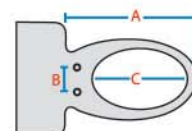

BA13 AR / BR

- A: 480mm or above
- B: Between 140 -195mm
- C: 310mm or above

For more information, or to purchase this Bidet contact

Freecall 1800 BIDESHOP, that's 1800 243 387