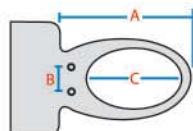

Created to keep everything clean

Even before you use your electric Bidet, your mind feels cleaner and at ease with the knowledge that the best personal hygiene technology available is at work for you.

The **BA13-AR** is Coway's Premium Digital Round Bidet toilet seat and is the **Winner Design Award**. The **BA13** has subtle curves and soft lines that will make an attractive addition to your bathroom.

The **cutting-edge instant heating system** is energy efficient and will give you warm water as long as you like. Now that's worth smiling about. That means no water tank and no wasted energy!

The BA13 is the only Bidet to have Twin Stainless Steel Nozzles; this will resist soiling thereby reducing or eliminating bacterial growth.

BA13A/B

The Coway Bidet's attractive outward appearance hides a powerful unit delivering uncompromising hygienic power and efficiency.

*Requires installation and power point.

BA13 B only

*Silver oxide anti-bacterial nozzle cleaning

*Automatic Deodorization

*3 Step wide spray

This Bidet has passed electrical and plumbing certification required by Australian Standards.

This Bidet will fit on your existing toilet suite if the measurements of your pan are:

BA13 AE/BE

- A: 520mm or above
- B: Between 140 -195mm
- C: 340mm or above

BA13 AR / BR

- A: 480mm or above
- B: Between 140 -195mm
- C: 310mm or above

For more information, or to purchase this Bidet contact

Freecall 1800 BIDESHOP, that's 1800 243 387