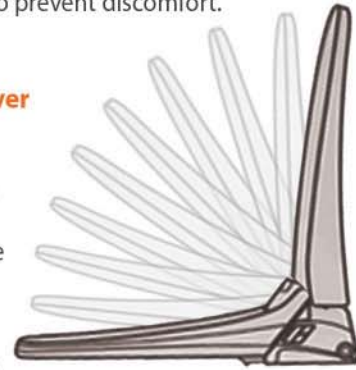

Soft close seat and cover

A light fingertip touch initiates a smooth, controlled closing of the toilet seat and cover to reduce the impact on the toilet bowl ceramics.