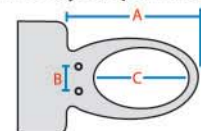

This Bidet will fit on your existing toilet suite if the measurements of your pan are:

- A: 500mm or above
- B: Between 140 -195mm
- C: 330mm or above

This Bidet has passed electrical and plumbing certification required by Australian Standards.