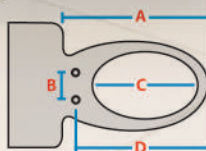

BA17 Cold Water Twin Nozzle System

Coway Non-electric Bidet BA17

World's first 'Remote Control' natural water Bidet

FEATURES (REFER TO PAGE 5 FOR DETAILS)

- 2 NOZZLES
- ELECTRICAL (NON)
- FIT CLOSED COUPLED SUITE
- REAR CLEANSE
- COLD WATER
- EASY CONTROL PANEL
- SELF INSTALL
- ANTI-BACTERIAL PLASTIC
- SIDE CONTROL
- FEMININE CLEANSE
- SOFT CLOSE HYDRAULIC LID
- ERGONOMIC SEAT
- FIT BACK TO WALL SUITE
- FILTER - EXTERNAL
- AIR AND WATER STREAM
- ENERGY (POWER) SAVE
- MF FILTER
- HEATED WATER
- NOZZLE CLEAN BUTTON
- HEATED SEAT
- ELECTRICAL
- SEAT SENSOR
- SELF CLEANING NOZZLES
- INSTANTANEOUS HEAT
- QUICK RELEASE
- REMOTE CONTROL
- MINI SIDE CONTROL
- ULTRA STREAMLINE DESIGN
- FILTER - IN BUILT
- HEATED DRYER
- MASSAGE / MOVE
- NOZZLE POSITION ADJUST
- SELF DIAGNOSIS
- WIDE, MEDIUM, NARROW SPRAY
- PULSE
- CHILD
- DEODORISER
- ENEMA
- USER PRESETS
- WET AREA RATED
- SIDE REMOTE BRACKET
- STAINLESS STEEL NOZZLES
- SILVER IONISATION
- MP3 PLAYER
- 50 STEP MEMORY
- AUTO OPEN / CLOSE LID & SEAT

No electricity required
Self-powered Bidet
Economical
Easy installation
Cool water wash

This Bidet will fit on your existing toilet suite if the measurements of your pan are:

- A: 500mm or above
- B: Between 140 - 195mm
- C: 320mm or above
- D: 400mm or above