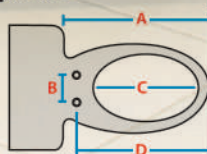

- A: 480mm or above
- B: Between 140 -195mm
- C: 320mm or above
- D: 400mm or above

Available in:
Standard seat

FEATURES (REFER TO PAGE 5 FOR DETAILS)

- 2 NOZZLES
- ELECTRICAL (NON)
- FIT CLOSED COUPLED SUITE
- REAR CLEANSE
- COLD WATER
- EASY CONTROL PANEL
- SELF INSTALL
- ANTI-BACTERIAL PLASTIC
- SIDE CONTROL
- FEMININE CLEANSE
- SOFT CLOSE HYDRAULIC LID
- ERGONOMIC SEAT
- FIT BACK TO WALL SUITE
- FILTER - EXTERNAL
- AIR AND WATER STREAM
- ENERGY (POWER) SAVE
- MF FILTER
- HEATED WATER
- NOZZLE CLEAN BUTTON
- HEATED SEAT
- ELECTRICAL
- SEAT SENSOR
- SELF CLEANING NOZZLES
- INSTANTANEOUS HEAT
- QUICK RELEASE
- REMOTE CONTROL
- MINI SIDE CONTROL
- ULTRA STREAMLINE DESIGN
- FILTER - IN BUILT
- HEATED DRYER
- MASSAGE / MOVE
- NOZZLE POSITION ADJUST
- SELF DIAGNOSIS
- WIDE, MEDIUM, NARROW SPRAY
- PULSE
- CHILD
- DEODORISER
- ENEMA
- USER PRESETS
- WET AREA RATED
- SIDE REMOTE BRACKET
- STAINLESS STEEL NOZZLES
- SILVER IONISATION
- MP3 PLAYER
- 50 STEP MEMORY
- AUTO OPEN / CLOSE LID & SEAT