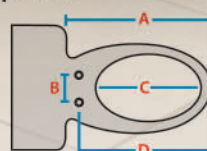

- A: 500mm or above
- B: Between 140 -195mm
- C: 320mm or above
- D: 400mm or above

Available in:
Standard seat

FEATURES (REFER TO PAGE 5 FOR DETAILS)

- 2 NOZZLES
- ELECTRICAL (NON)
- FIT CLOSED COUPLED SUITE
- REAR CLEANSE
- COLD WATER
- EASY CONTROL PANEL
- SELF INSTALL
- ANTI-BACTERIAL PLASTIC SIDE CONTROL
- FEMININE CLEANSE
- SOFT CLOSE HYDRAULIC LID
- ERGONOMIC SEAT
- FIT BACK TO WALL SUITE
- FILTER - EXTERNAL
- AIR AND WATER STREAM
- ENERGY (POWER) SAVE
- MF FILTER
- HEATED WATER
- NOZZLE CLEAN BUTTON
- HEATED SEAT
- ELECTRICAL
- SEAT SENSOR
- SELF CLEANING NOZZLES
- INSTANTANEOUS HEAT
- QUICK RELEASE
- REMOTE CONTROL
- MINI SIDE CONTROL
- ULTRA STREAMLINE DESIGN
- FILTER - IN BUILT
- HEATED DRYER
- MASSAGE / MOVE
- NOZZLE POSITION ADJUST
- SELF DIAGNOSIS
- WIDE, MEDIUM, NARROW SPRAY
- PULSE
- CHILD
- DEODORISER
- ENEMA
- USER PRESETS
- WET AREA RATED
- SIDE REMOTE BRACKET
- STAINLESS STEEL NOZZLES
- SILVER IONISATION
- MP3 PLAYER
- 50 STEP MEMORY
- AUTO OPEN / CLOSE LID & SEAT