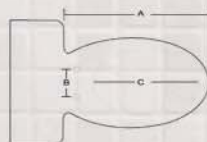

This Bidet will fit on your existing toilet suite if the measurements of your pan are:

- A: 500mm or above
- B: Between 140-195mm
- C: 320mm or above

This Bidet has passed electrical and plumbing certification required by Australian Standards.