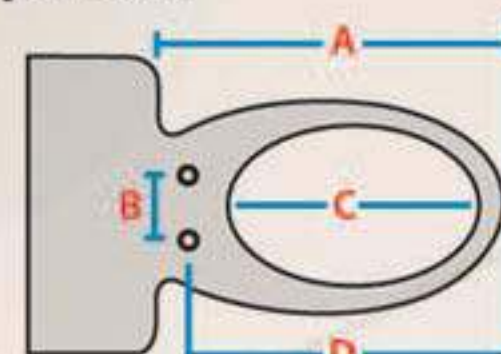

BA13a Mid Range System

Coway Electric bidet BA13a

Only bidet in the world...

with Stainless Steel Nozzles

Voted "Best bidet in the World" at the

FEATURES (REFER TO PAGE 5 FOR DETAILS)

- 2 NOZZLES
- ELECTRICAL (NON)
- FIT CLOSED COUPLED SUITE
- REAR CLEANSE
- COLD WATER
- EASY CONTROL PANEL
- SELF INSTALL
- ANTI-BACTERIAL PLASTIC SIDE CONTROL
- FEMININE CLEANSE
- SOFT CLOSE HYDRAULIC LID
- ERGONOMIC SEAT
- FIT BACK TO WALL SUITE
- FILTER - EXTERNAL
- AIR AND WATER STREAM
- ENERGY (POWER) SAVE
- MF FILTER
- HEATED WATER
- NOZZLE CLEAN BUTTON
- HEATED SEAT
- ELECTRICAL
- SEAT SENSOR
- SELF CLEANING NOZZLES
- INSTANTANEOUS HEAT
- QUICK RELEASE
- REMOTE CONTROL
- MINI SIDE CONTROL
- ULTRA STREAMLINE DESIGN
- FILTER - IN BUILT
- HEATED DRYER
- MASSAGE / MOVE
- NOZZLE POSITION ADJUST
- SELF DIAGNOSIS
- WIDE, MEDIUM, NARROW SPRAY PULSE
- CHILD
- DEODORISER
- ENEMA
- USER PRESETS
- WET AREA RATED
- SIDE REMOTE BRACKET
- STAINLESS STEEL NOZZLES
- SILVER IONISATION
- MP3 PLAYER
- 50 STEP MEMORY
- AUTO OPEN / CLOSE LID & SEAT

BA-13 AR/BR (Standard Seat)

This Bidet will fit on your existing toilet suite if the measurements of your pan are:

- A: 480mm or above
- B: Between 140 -195mm
- C: 310mm or above
- D: 400mm or above

BA-13 AE/BE (Elongated Seat)

This Bidet will fit on your existing toilet suite if the measurements of your pan are:

- A: 500mm or above
- B: Between 140 -195mm
- C: 330mm or above
- D: 420mm or above

Available in:

- Standard seat
- Elongated seat