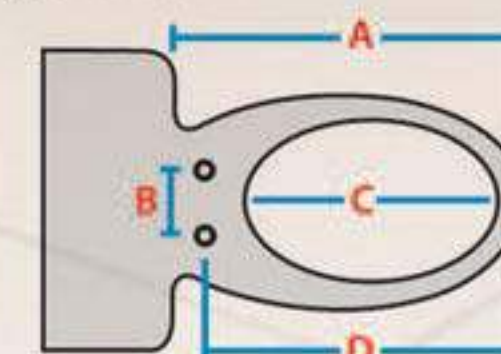

BA-13 AR/BR (Standard Seat)

This Bidet will fit on your existing toilet suite if the measurements of your pan are:

- A: 480mm or above
- B: Between 140 -195mm
- C: 310mm or above
- D: 400mm or above

BA-13 AE/BE (Elongated Seat)

This Bidet will fit on your existing toilet suite if the measurements of your pan are:

- A: 500mm or above
- B: Between 140 -195mm
- C: 330mm or above
- D: 420mm or above

Available in:

- Standard seat
- Elongated seat